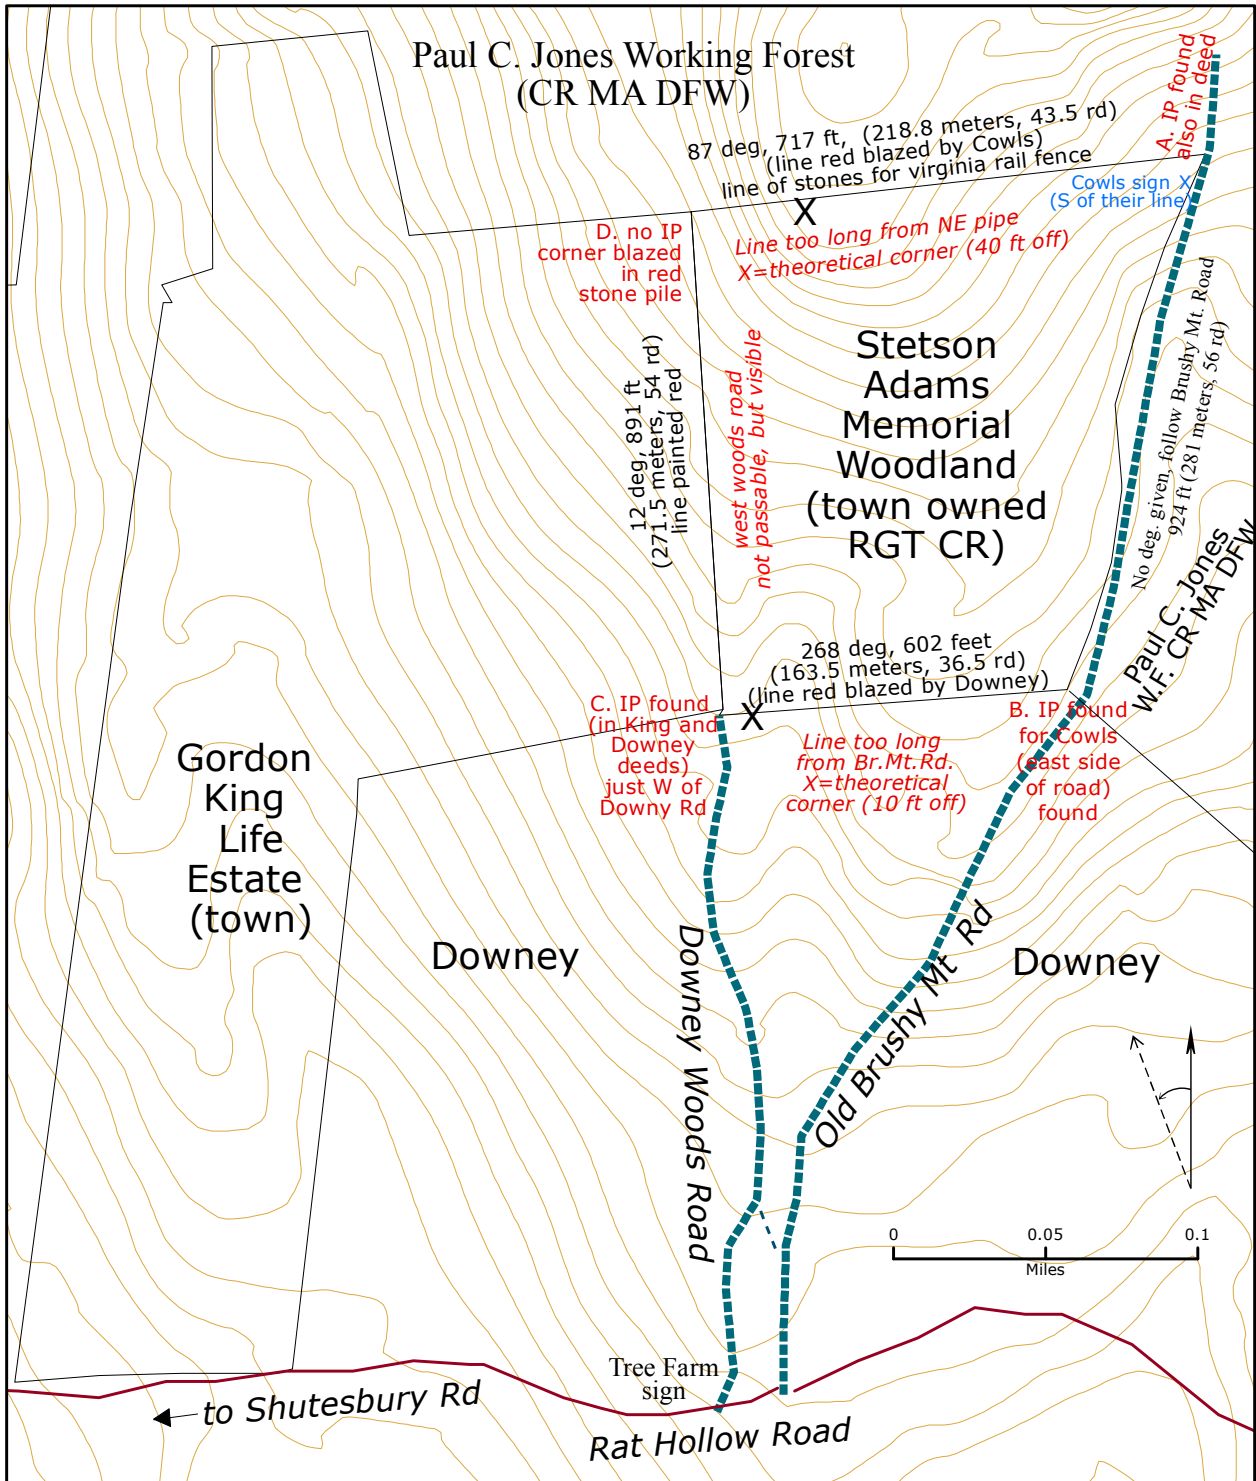

Stetson Adams Memorial Woodland Boundaries

NE Corner: Cowls, Brushy Mt Rd, IP 42.4566, -72.4827 ip on west side of road
 SE Corner: Cowls, Downey, Brush Mt Rd, IP 42.4541, -72.4835 ip on east side of road
 SW Corner: Downey, GKing Life Est, 42.4540, -72.4857 ip west of road
 NW Corner: on Cowls line, no IP, 42.4563, -72.4859 pile of stones
 IP=iron (surveyor's) pipe

Note: this map is for monitoring, it is not a legal description of the property.